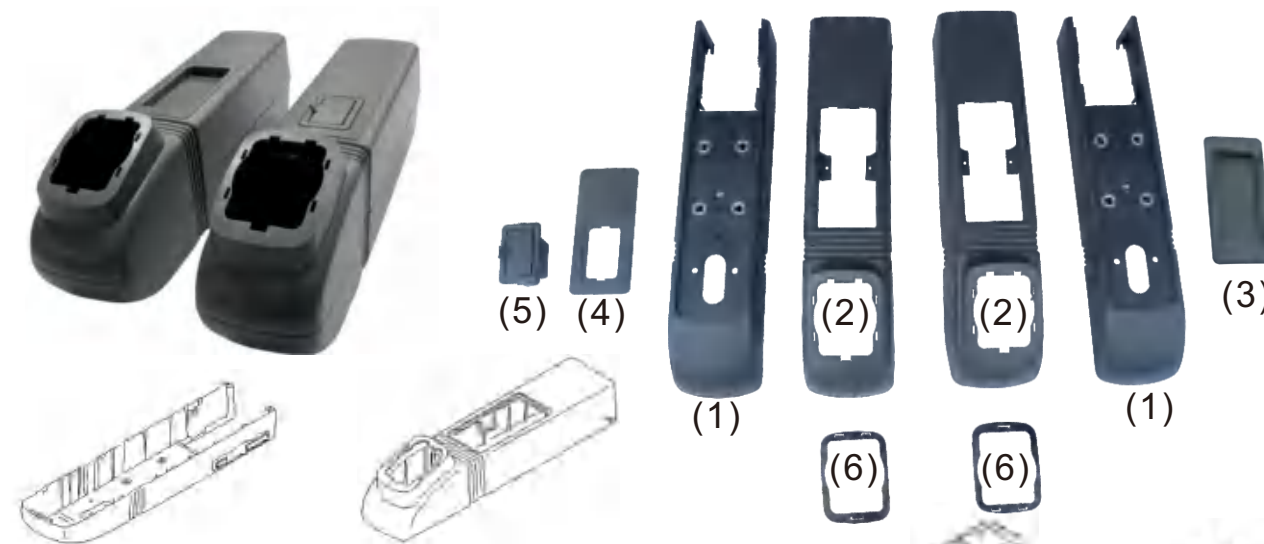

Cab Interior

For KOMATSU PC-6: